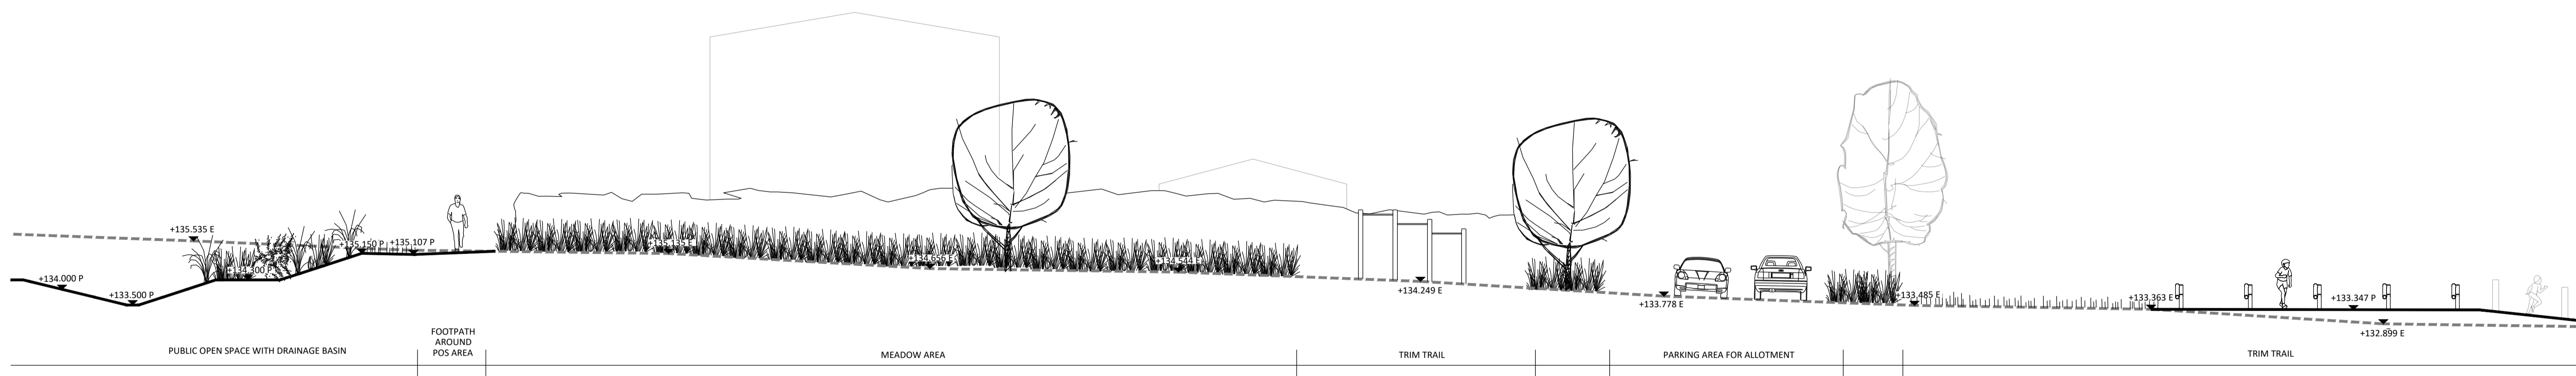

Section BB Continued

Section BB Continued

SCALE 1:100

Rev	Note	Date
P1	For Planning	21.08.2023

GREENHALGH
 Landscape Architecture
 Harvest Lane
 Charlton Horethorne

Section BB
 170-502 P1

Date 28.07.2023 Drawn by CH
 Scale 1:100@A1 Checked by WP